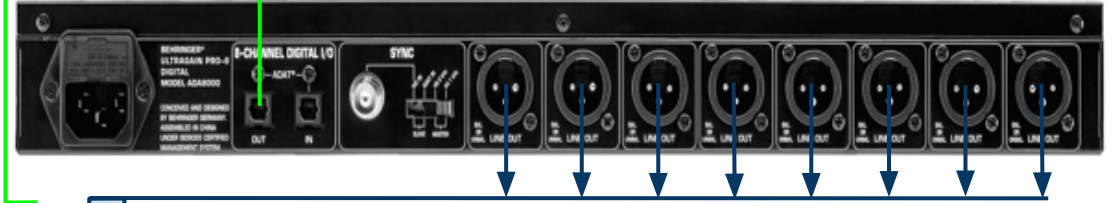

8 channel TRS-TRS cables

M-Audio 2626

(Firewire cable)

Behringer ADA8000

(Adat cable)

(Analog 25pin D-Sub 8 XLR)

Yamaha AW4416

Apple with Cubase